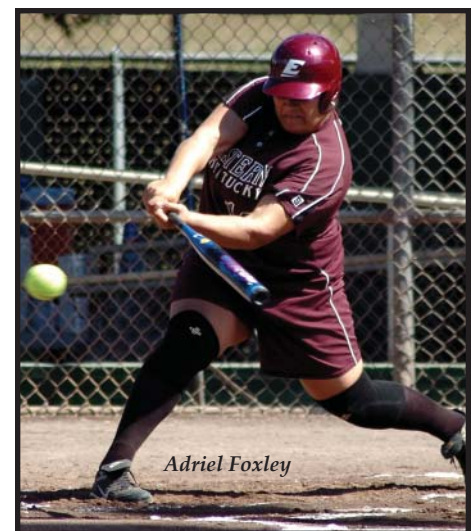

Stolen Base Percentage

Season
1.000 ..... four players (last - Diane Gallagher, 24-24 in 2009)

Adriel Foxley