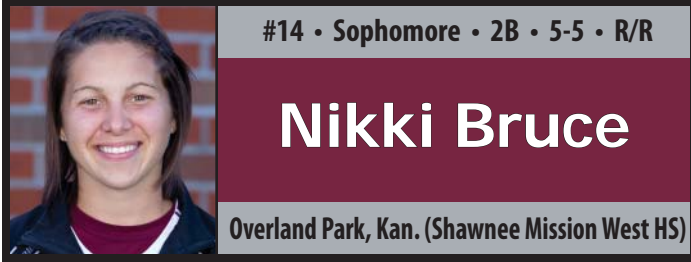

#14 • Sophomore • 2B • 5-5 • R/R

Nikki Bruce

Overland Park, Kan. (Shawnee Mission West HS)

AS A FRESHMAN IN 2010

Started and played in 43 of the team's 49 games ... started 28 games at second base and 15 at third base ... hit .170 with nine runs scored, two home runs and 10 RBIs ... was hit by a pitch 11 times, second most in the Ohio Valley Conference ... was 2-for-3, with two runs scored in her first collegiate game against Liberty University (Feb 19) ... went 2-for-4 with a double and two runs scored against Morehead State (March 30) ... hit first collegiate home run against Eastern Illinois where she went 1-for-3 with a run scored and two RBIs (April 10) ... went 1-for-2 with a home run, one run scored, and two RBIs against Jacksonville State (April 17) ... 2009-10 Colonel Scholar.

HIGH SCHOOL

Earned second team All-Sunflower League and second team All-Sun County her senior season at Shawnee Mission West High School ... batted .372 with a .487 on-base percentage during her senior campaign ... batted .426 with a .563 on-base percentage as a junior in 2008 ... earned second team All-Sunflower League and was a varsity team co-captain ... batted .350 and was selected second team All-Sunflower League and honorable mention All-Sun County as a sophomore.

PERSONAL

Daughter of John and Rhonda Bruce ... has one sister – Courtney ... born June 27, 1991 ... her dad John was a collegiate track athlete at Northeast Missouri State University ... her aunt Connie Epperson played collegiate basketball and softball at Culver Stockton College ... majoring in history.