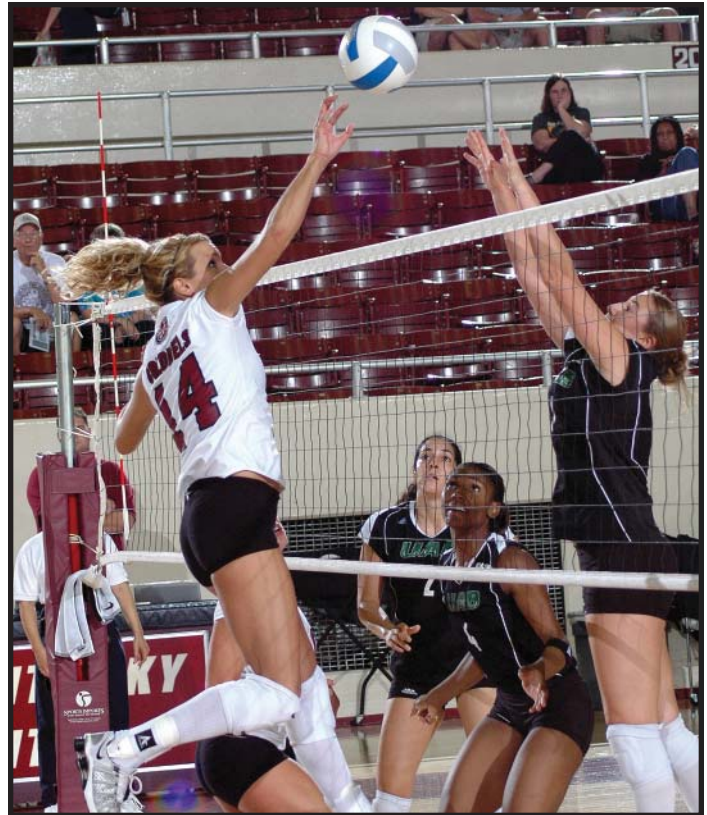

"I'm honored and proud to be a part of EKU volleyball again," Sellers said. "I learned so much from coach Duncan and this program as a student-athlete here, and now I truly look forward to giving back to it."

Sellers began her coaching career in 2006 when she accepted the assistant volleyball coaching position at the University of Tulsa. In one season with the team, she helped the Golden Hurricane capture the program's first Conference USA regular season championship. Tulsa finished the season 27-6 overall and a 13-3 in C-USA.

After one season at Tulsa, Sellers returned to Ohio to be the marketing director for the National Association of Seed & Venture Funds. In September 2007, she accepted the marketing director position for Mind & Body Fitness in Beachwood, Ohio. That fall, Sellers stepped back into coaching, serving as the assistant coach at Beaumont High School.

A year later, in June 2008, Sellers became the program director at the Parisi Speed School in Brecksville, Ohio. Her duties included coaching athletes seven years and older using the Parisi Speed School training system. She also created a training protocol specifically for volleyball athletes. She held this position until rejoining the volleyball program at EKU.

While working at the Parisi Speed School, Sellers took over as the head coach at Solon High School, coaching the Comets in 2008 and 2009.

Sellers ranks high on numerous EKU records lists. She holds the program record with a .311 career hitting percentage. She has the third most kills (1,516) and third most solo blocks (169) in school history. She ranks eighth on Eastern's career total attacks (3,485) list and ninth on the block assists (292) list. She owns the top two single season hitting percentage performances – .387 in 2004 and .341 in 2005. Sellers' 449 kills in 2004 and 447 kills in 2003 rank seventh and eighth respectively in Colonel history. Her 57 solo blocks in 2004 and 52 solo blocks in 2005 rank sixth and ninth respectively.

Sellers earned a bachelor's degree in public relations from EKU in 2006. The former Liz Guard is married to former EKU baseball player Neil Sellers. Neil holds the school record for career hits and RBIs. He was drafted by the Houston Astros in 2004 and is currently playing in the Philadelphia Phillies minor league system.