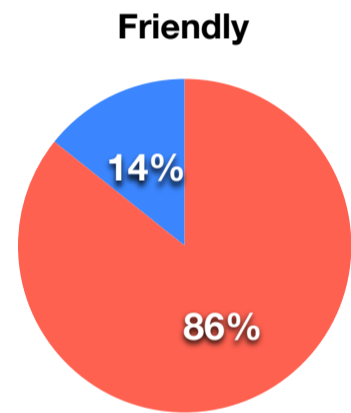

● Comic Sans
● Verdana