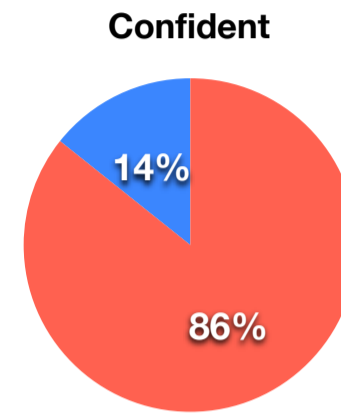

	Agency FB	Rockwell
Untitled 1	57.14285714	42.85714286

	Rage Italic	Kristen ITC
Untitled 1	28.57142857	71.42857143

	Rage Italic	Century Gothic
Untitled 1	23.80952381	76.19047619

● Comic Sans
● Verdana

● Agency FB
● Rockwell