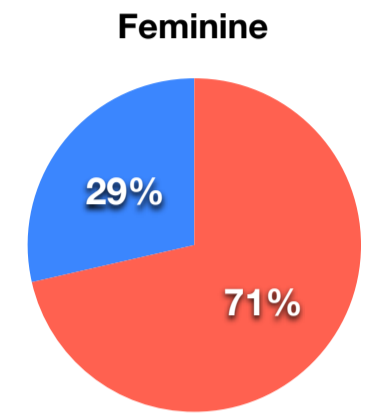

● Gigi ● Georgia